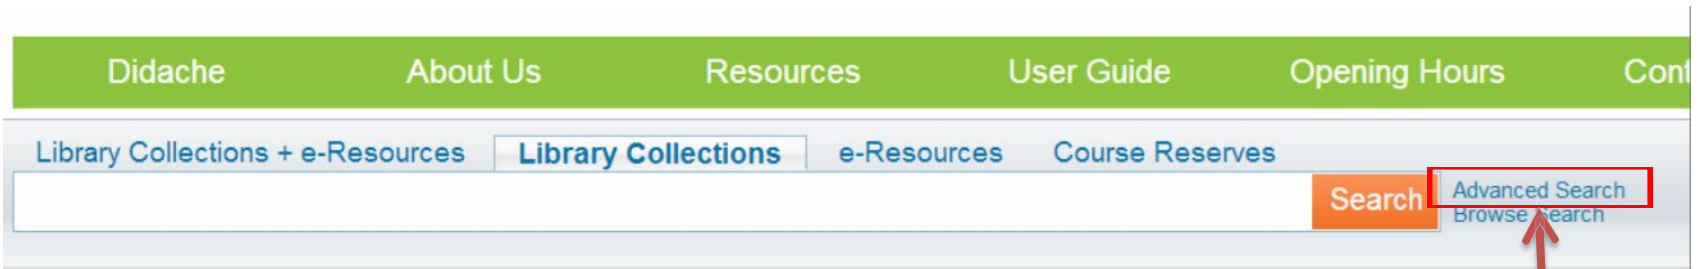

Click “Advanced Search ” to switch to Advanced Search mode